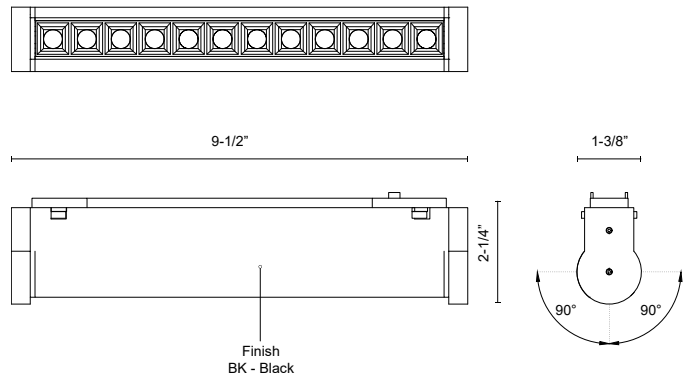

HOLO SHIFT TRS69309

MULTI-CELL

PROJECT

TRS69309-BK
Black

TRS69309-BK-4K
Black

SPECIFICATION DETAILS

Fixture Dimensions	L9-1/2" x W1-3/8" x H2-1/4"
Light Source	Low Voltage LED
Wattage	12W
Delivered Lumens	560lm* (@3000K); 650lm* (@4000K);
Voltage	48V, with DC Class 2 LED driver (see available canopy/driver options)
Color Temperature	3000K; 4000K;
CRI (Ra)	90CRI
LED Rated Life	50,000 hours
Location	Dry
CEC Title 24 JA8	Yes, JA8-2022

* For custom options, consult factory for details.

* For warranty information, please visit www.kuzcolighting.com/warranty

DESCRIPTION

Introducing the Holo Shift track head for the Kuzco Trilo track system. Illuminate any space as the multi-cell design effortlessly rotates any direction. Available in two standard sizes, Holo Shift seamlessly fits into your Trilo track system configuration.